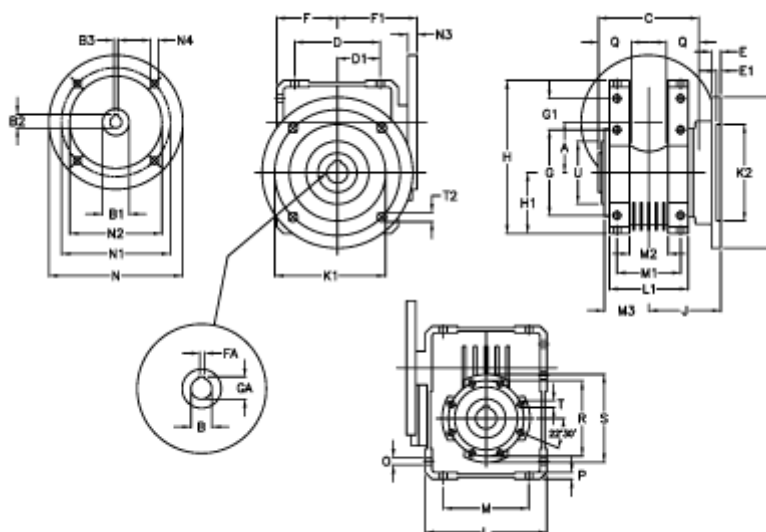

Article number: 392206303853136

Description: Worm Gear with Torque Limiter
W63 L2-UFC-38-P80B14

Measures

A = 62.17	E = 11	H = 182.5	M = 102	N4 = 6,5	U = 75
B = 25	E1 = 5	H1 = 72.5	M1 = 76	O = 9.0	
B1 E7 = 19	F = 73	J = 86.0	M2 = 46	P = 8	
B2 = 21.8	F1 = 102	K = 180	M3 = 53.0	Q = 35	
B3 H9 = 6	FA = 8	K1 = 150	N = 120	R = 90	
C = 120	G = 102	K2 = 115	N1 = 100	S = 105	
D = 102.0	G1 = 37.5	L = 145	N2 = 80	T = M8x14	
D1 = 51.0	GA = 28.3	L1 = 94	N3 = 11.0	T2 = 11.0	